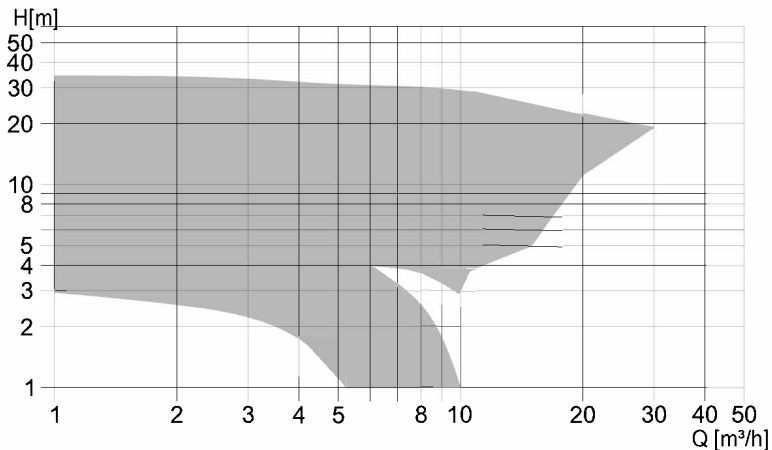

## Operation data

Flow:	Q to 30 m <sup>3</sup> /h
Head:	H to 35m
Motor power:	P from 0,06 kW to 5,0 kW
Design pressure:	6 bar (Pumps with higher design pressure are available on request)
Connections:	Female threads.

## Characteristic curve