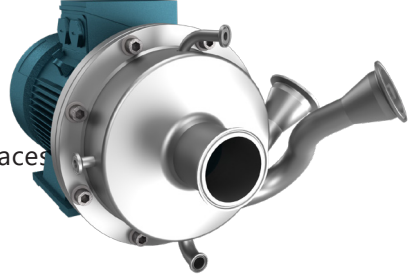

General Description

Our compact pumps EBP are ideal for little flows. The small, compact pumps have open impellers. Multi-stage versions have closed impellers that support pressure increase optimal.

Characteristics

- ⊙ Electropolishing of medium touched surfaces
- ⊙ Open impellers and hygienic clamps
- ⊙ Stainless steel as standard execution
- ⊙ FDA approval