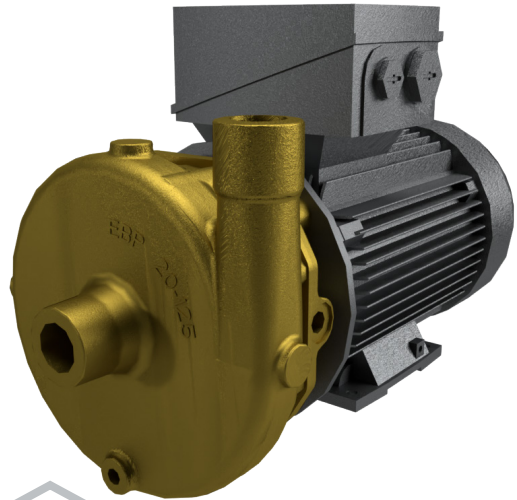

**STROBL  
PUMPEN**

# Compact pumps

## General Description

Our compact pumps EBP are ideal for little flows. The small, compact pumps have open impellers. Multi-stage versions have closed impellers that support pressure increase optimal.

## Operation data

Flow:	Q to 30 m <sup>3</sup> /h
Head:	H to 35m
Motor power:	P from 0,06 kW to 5,0 kW
Design pressure:	6 bar (Pumps with higher design pressure are available on request)
Connections:	Female threads.